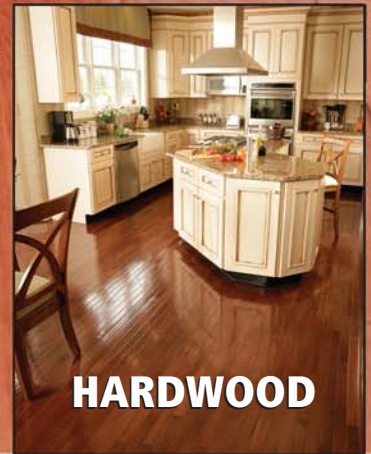

No Payments

No Interest 2008!

FREE IN-HOME MEASURE

LAMINATE

PORCELAIN TILE

**STAINMASTER
CARPET**

HARDWOOD

STARTING AT
\$1⁶⁰
per Sq. Ft.