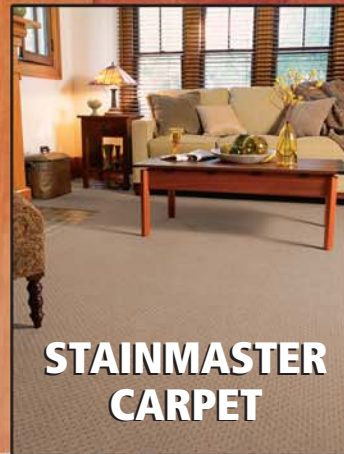

No Payments

No Interest 2008!

FREE IN-HOME MEASURE

LAMINATE

PORCELAIN TILE

**STAINMASTER
CARPET**

HARDWOOD

STARTING AT
\$1⁶⁰
per Sq. Ft.